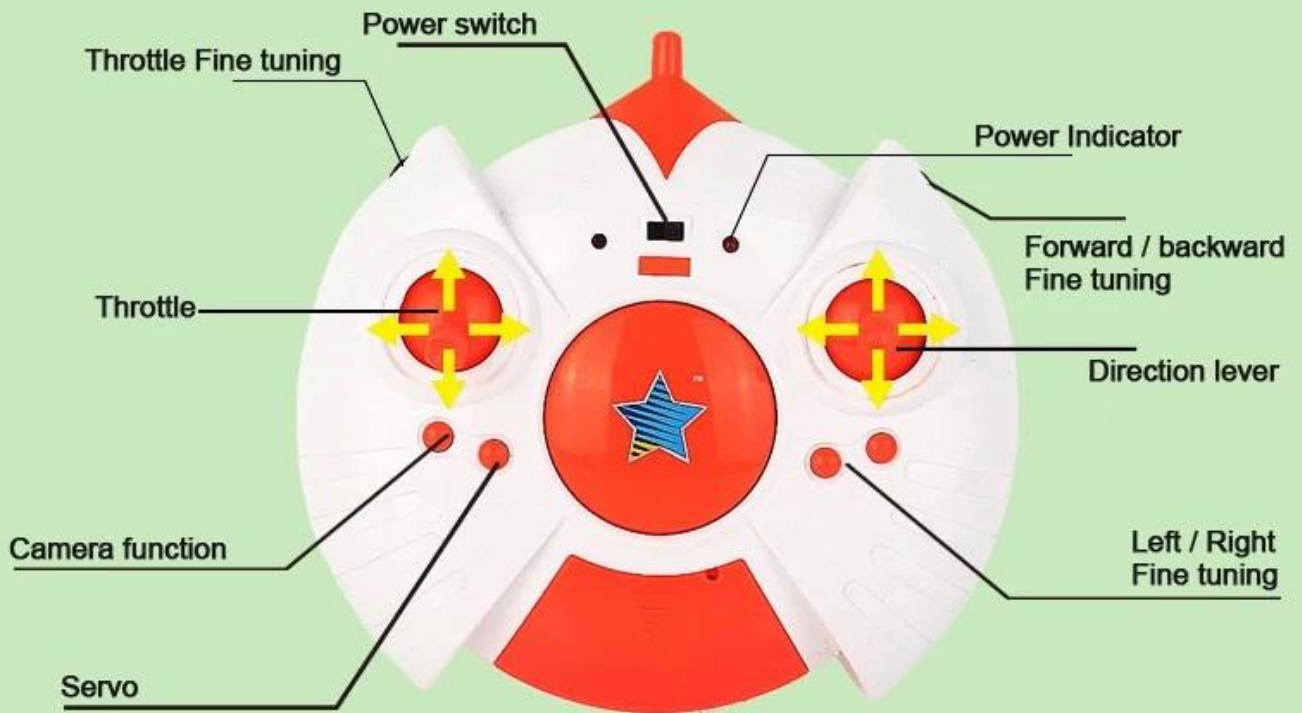

Remote Control