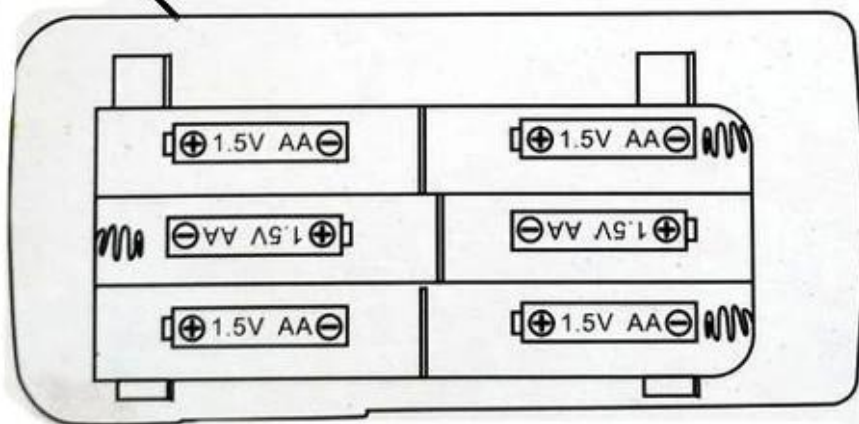

FOUR-WHEEL DRIVE RC CAR

2.4G
FOUR-WHEEL
DRIVE RC CAR

6节AA (5) 号电池

You can also upgrade to lithium battery