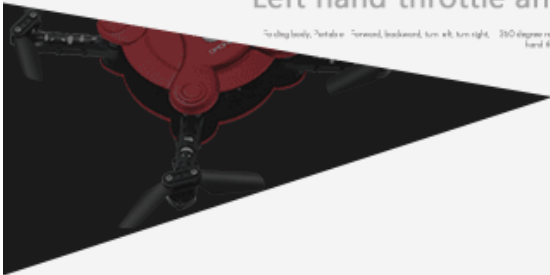

ALTITUDE HOLD

Left hand throttle and right hand throttle, with altitude hold

To stop body, throttle forward, backward, turn left, turn right, 360 degree roll, head on mode and high low speed, all hand throttle and right hand throttle, with altitude hold. But in with Q3 40° camera for. But in with Q3 40° camera