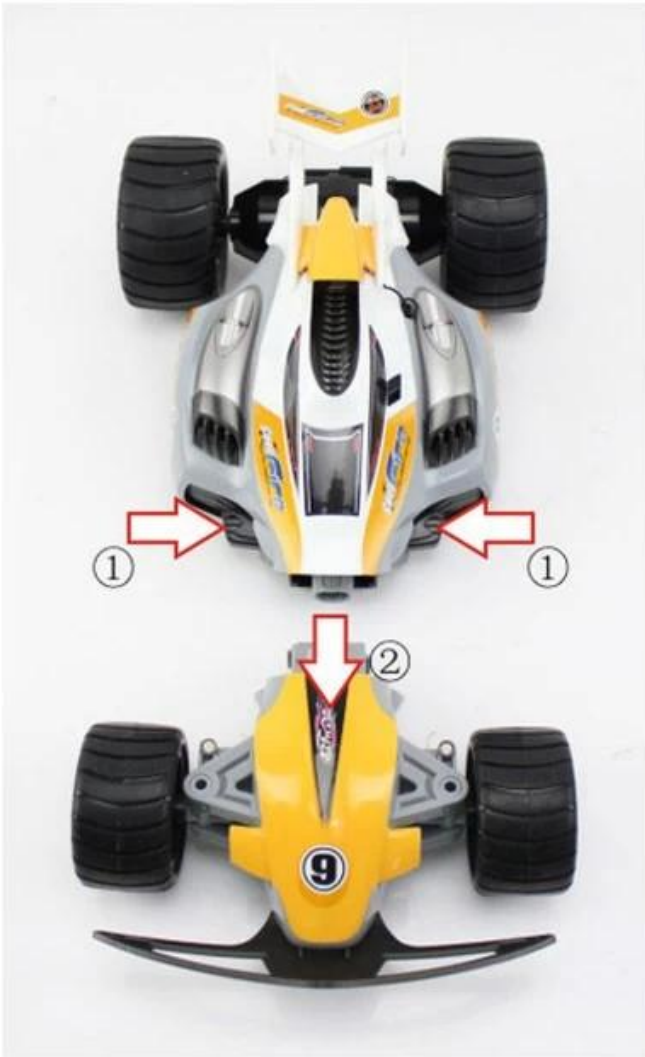

Off-road mode

MY COLOUR MY COLOUR

■ RED

■ YELLOW

✦ Product Details

❖ Product Operations

Replace rear wheel

remote control

❖ Product show

Top speed of 25 km/h

MY inventory

Description

High speed car

Deformation accessories

9.6V Battery

Remote control